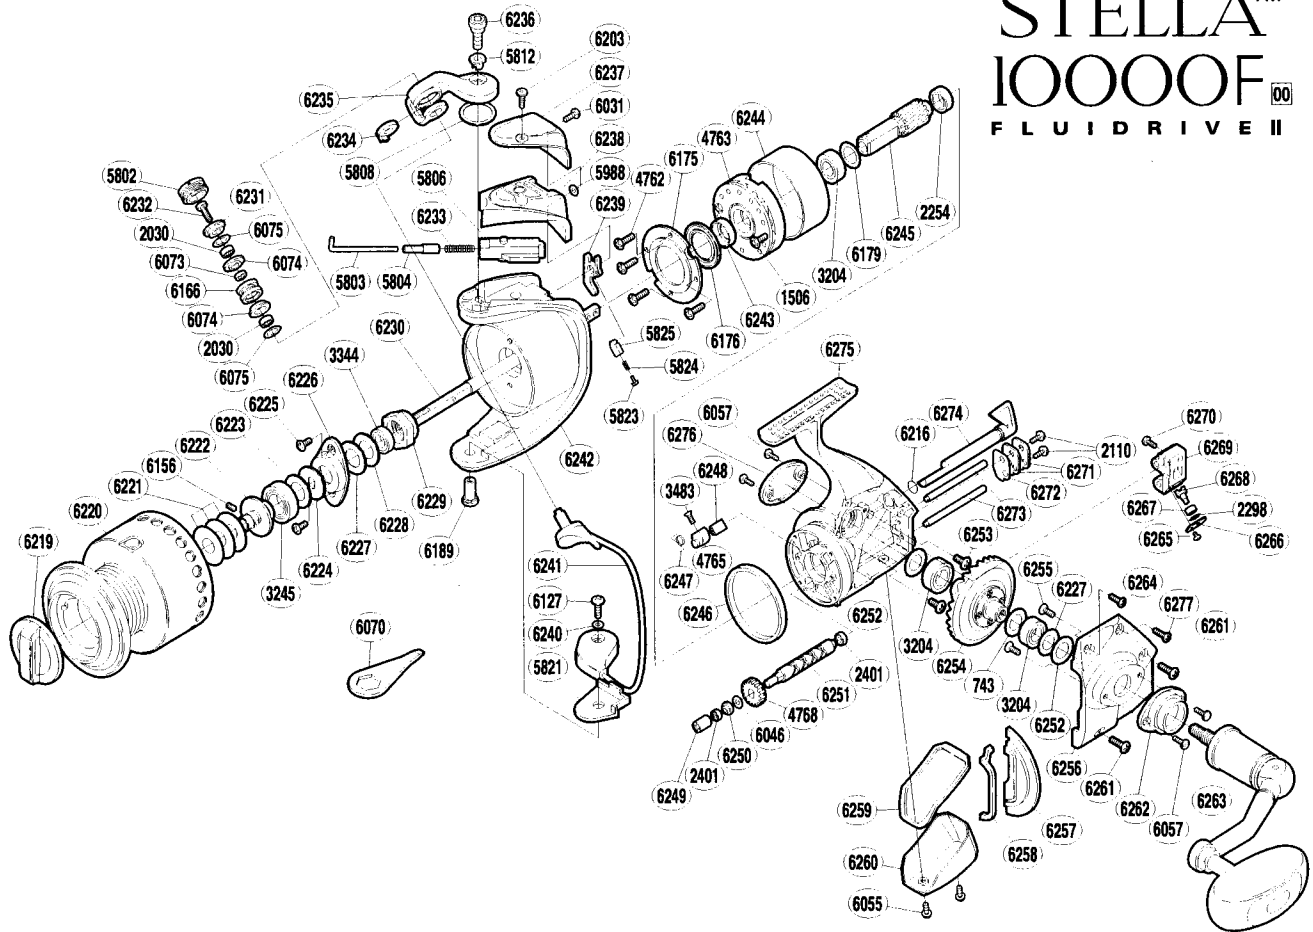

## STELLA™ 10000F 100 FLUIDRIVE II

Part No.	Description
RD 0743	Drive Gear Washer
RD 1506	Clutch Cover Screw
RD 2030	Ball Bearing
RD 2110	Worm Shaft Retainer Screw
RD 2254	Ball Bearing
RD 2298	Spacer
RD 2401	Ball Bearing
RD 3204	Ball Bearing
RD 3245	Ball Bearing
RD 3344	Ball Bearing
RD 3483	Anti-Reverse Cam Screw
RD 4762	Roller Clutch Screw
RD 4763	Roller Clutch Assembly
RD 4765	Anti-Reverse Cam
RD 4768	Idle Gear
RD 5802	Line Roller Screw Cap
RD 5803	Bail Spring Guide (A)
RD 5804	Spring Guide (A) Support
RD 5806	Bail Spring Guide (B)
RD 5808	Bail Arm Washer
RD 5812	Bail Arm Screw Collar
RD 5821	Bail Hold Support Spacer
RD 5823	Lever Spring Guide (A)
RD 5824	Bail Trip Lever Spring
RD 5825	Lever Spring Guide (B)
RD 5988	Spacer
RD 6031	Protector Screw (B)
RD 6046	Idle Gear Washer
RD 6055	Rear Protector Screw
RD 6057	Cap Screw
RD 6070	Wrench (accessory)
RD 6073	Bearing Spacer
RD 6074	Line Roller Bushing
RD 6075	Roller Bearing Seal

Part No.	Description
RD 6244	Roller Clutch Ring
RD 6245	Pinion Gear
RD 6246	Friction Ring
RD 6247	Anti-Reverse Cam Spring
RD 6248	Anti-Reverse Waterproof
RD 6249	Worm Bushing
RD 6250	Idle Gear Spacer
RD 6251	Worm Shaft
RD 6252	Bearing Waterproof (C)
RD 6253	Bearing Screw (large)
RD 6254	Drive Gear
RD 6255	Bearing Screw (small)
RD 6256	Side Cover
RD 6257	Side Cover Flange
RD 6258	Flange Waterproof
RD 6259	Rear Shield
RD 6260	Rear Protector
RD 6261	Side Cover Screw (large)
RD 6262	Handle Screw Cap (A)
RD 6263	Handle Assembly
RD 6264	Side Cover Screw (small)
RD 6265	Oscillating Pawl Cover Screw
RD 6266	Oscillating Pawl Cover
RD 6267	Oscillating Slider Bushing
RD 6268	Oscillating Pawl
RD 6269	Oscillating Slider
RD 6270	Slider Retainer Screw
RD 6271	Worm Shaft Retainer
RD 6272	Worm Shaft Retainer Washer
RD 6273	Oscillating Guide
RD 6274	Anti-Reverse Lever
RD 6275	Body
RD 6276	Handle Screw Cap (B)
RD 6277	Side Cover Screw (medium)